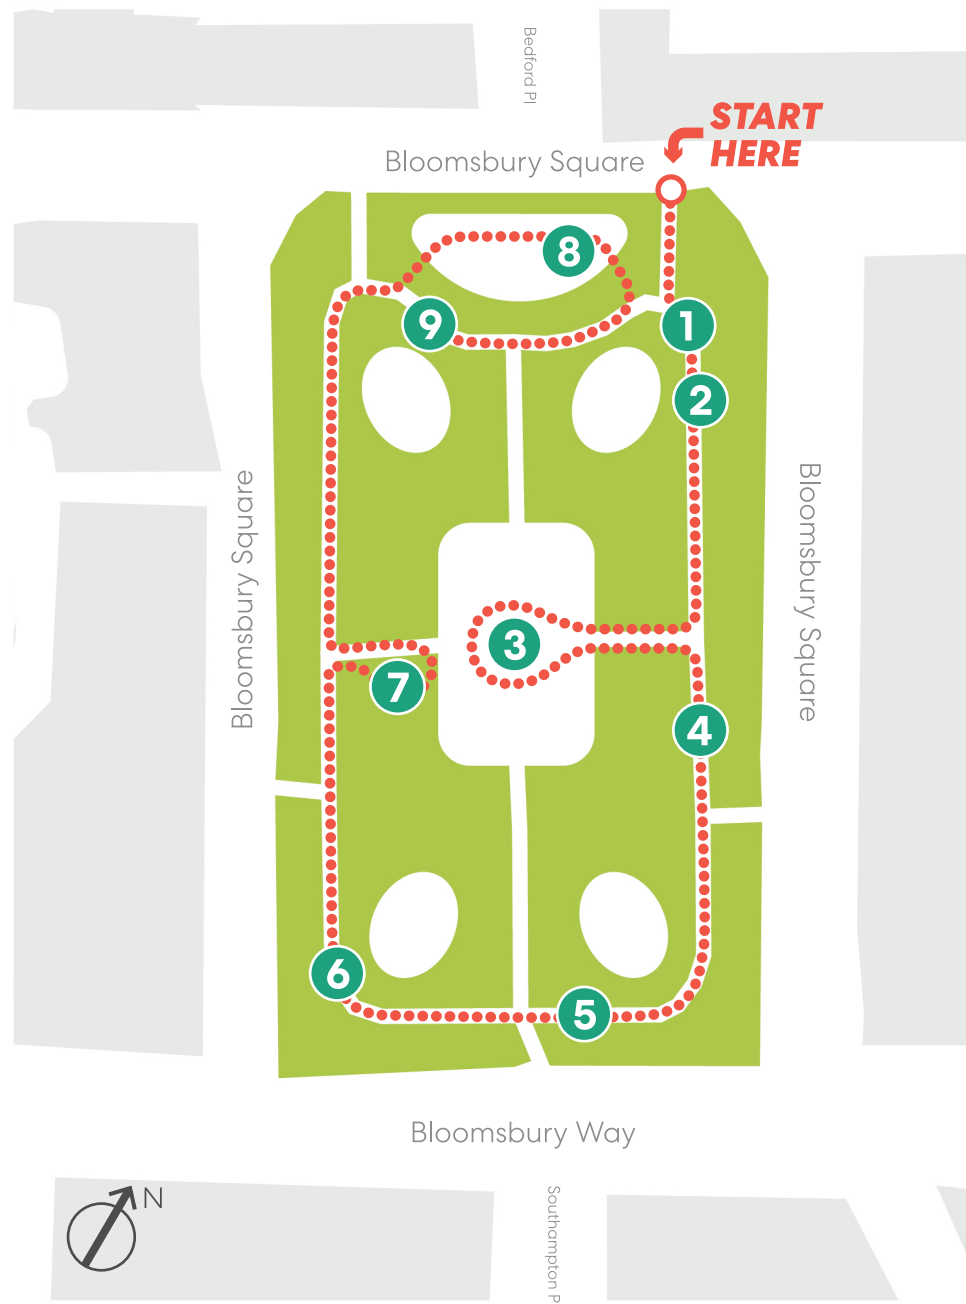

# Bloomsbury Square Children's Trail

**Ask a grown-up to help you take pictures of all the fun things you see in the gardens!**

- 1** Bees are very important insects, because they pollinate flowers to make new ones. Can you spot any bees enjoying these pink flowers?
- 2** This tree looks like it's wearing camouflage! Where do you think it would be good at hiding? What does the tree feel like if you touch it?
- 3** If you look closely at the black stone on the floor, you can see a picture of the gardens. See if you can take a photo of the picture!
- 4** Can you spot the green bags around the trees? These are specially designed to water the trees, which helps them grow to be as big as the other ones here!
- 5** If you stand here you can see lots of tall, red buses going past. Where do you think they are going?
- 6** The tallest tree in London is 40 metres tall. That's the same as 9 London buses on top of each other! How high up this tree can you reach?
- 7** If you look around, can you see a tree that looks like it is silver? Why not look at all the flowers here and spot some insects.
- 8** This statue is of a famous politician. What is he dressed up as? Which London animal does he share a name with?
- 9** Come and enjoy the playground, where there are lots of fun things to do!